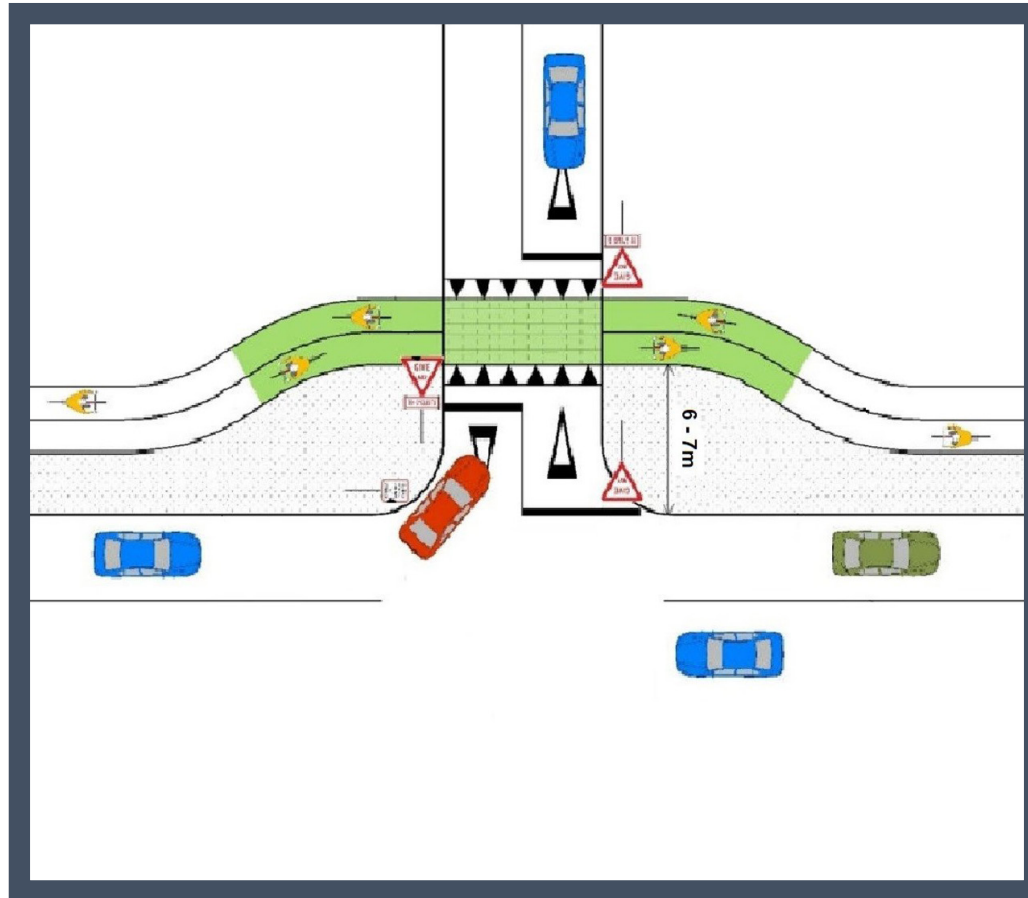

Stratford Transport Choices Project: Typical Road Crossing (Raised Crossing)

TE KAUNIHERA Ā ROHE O
WHAKAAHURANGI
STRATFORD
DISTRICT COUNCIL